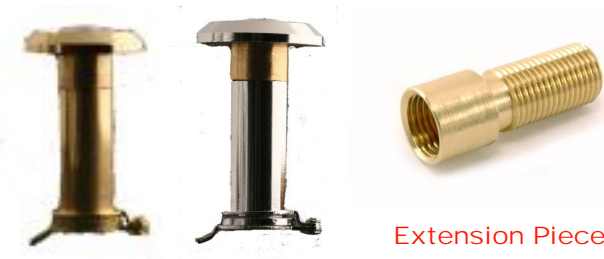

Narrow 3 Piece Security Door Chain

- Polished Chrome - DCCHN.
- Polished Brass - DCBN.
- Exceeds Breaking Force of 200Nm.
- Complete with woodscrews.

Sliding Security Door Chain

- Polished Chrome - DCCH.
- Polished Brass - DCB.
- Exceeds Breaking Force of 200Nm.
- Complete with woodscrews.

180 Degree Door Viewer

- Polished Chrome - CVPCH.
- Polished Brass - CVPLBR
- White - CVPLWH.
- Black - CVPBL.
- 180 Degree.
- Suits 35 - 55mm
- Tested to DHF TS 02.
- Viewer Extension Piece Available to suit thicker doors

3" Times Roman Numerals & Letters

- Cast in solid brass.
- Supplied Complete with woodscrews.
- Available from Number 0 - 9 .
- Letters available to match.
- Available Polished Brass, Polished Chrome & Black

- Available from Number 0 - 9 .
- Letters available to match.
- Available Gold Anodised and Silver Anodised.
- UV Tested for 1000 hours to ISO7599 AA15.

6" VICTORIAN STYLE URN DOOR KNOCKER

- Dimensions 70 x 165mm.
- Available with Spyhole if required.
- Finishes, Lacquered Brass , Chrome Plated , Black , White & Antique Plated Brass.
- Supplied complete with nylon fixing bolts.
- Suits Face Fixing Door Kit.